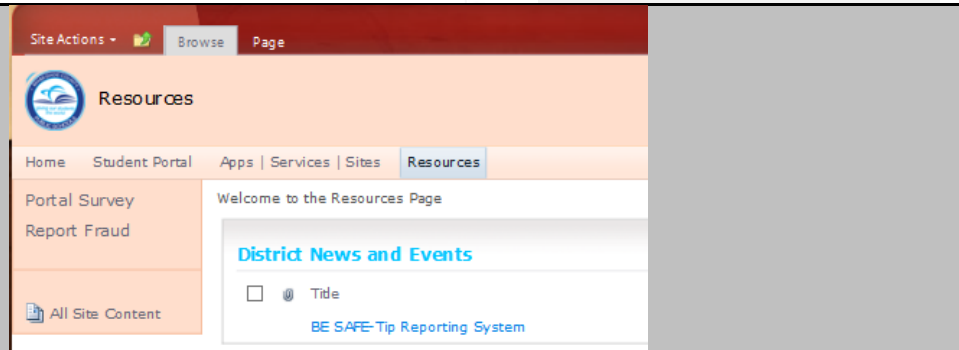

To access the Algebra 1 Readiness Summer Packet follow the steps below

STEP 1: Log onto your student portal

STEP 2: Select the Resources tab near the top of the page

STEP 3: Go to District Documents and select student documents