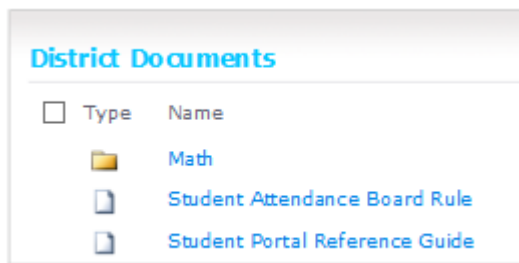

STEP 4: Go to District Documents and select Math